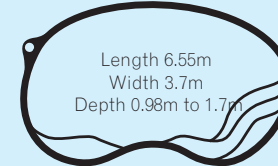

AT655

Length 6.55m
Width 3.7m
Depth 0.98m to 1.7m

Oasis Series
Refer to Page 26