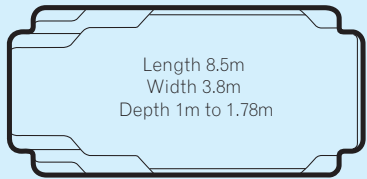

### AT Venetian

Roman Series  
Refer to Page 18

BP St Tropez

Length 8.5m  
Width 3.8m  
Depth 1m to 1.78m

Mediterranean Series  
Refer to Page 6

BP Marina

Length 8.8m  
Width 3.8m  
Depth 1.1m to 2m

Marina Series  
Refer to Page 24