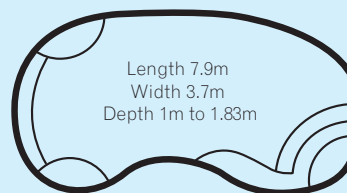

SP New Celebrity