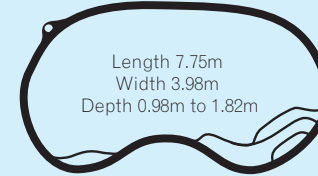

AT770

Oasis Series
Refer to Page 26