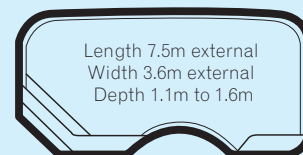

SP Puffin

Length 7.5m external
Width 3.6m external
Depth 1.1m to 1.6m