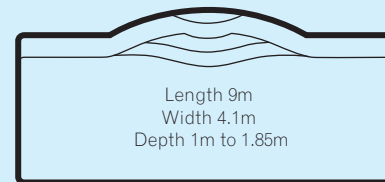

AT Aquarius