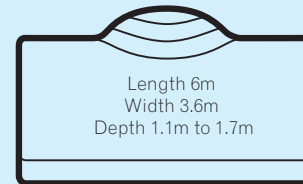

BP Santorini