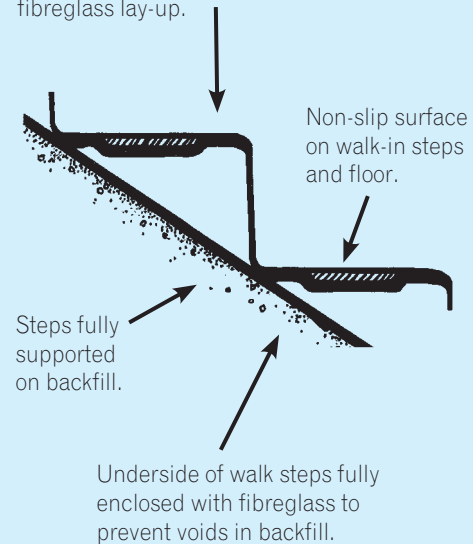

## Swimming Pool Specifications

Rest assured that when you purchase a pool from our superior fibreglass range the quality will be second to none. Each pool within the range features reinforced ribbing for extra strength. In addition, all pools are manufactured under strict quality control procedures with inspections done at each stage of the manufacturing process to ensure you receive the best product available.

### EDGE BEAM DETAIL

Non-slip surface or optional pavers designed to fit perfectly with no concrete ring beam needed so no chance of cracking through expansion at different rates.

The design of the edge beam coupled with the width at 200mm means that your pool is structurally sound without having to add any secondary engineering works. This means there is no need for a concrete ring beam because the pool is already structurally sound (except in highly reactive soils).