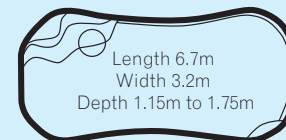

BP Marina Quay