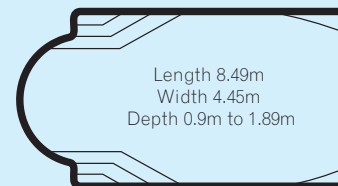

AT Venetian