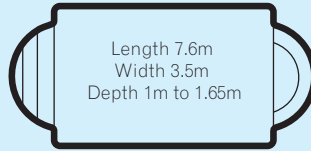

AT Classic

Roman Series
Refer to Page 18