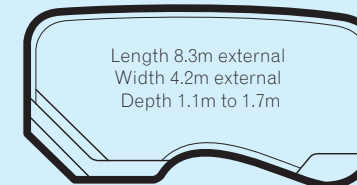

### SP Heron

Length 8.3m external  
Width 4.2m external  
Depth 1.1m to 1.7m

**marina series**

Marina

Marina Quay

An impressive host of features and smooth, clean curves make these designs summer time favourites