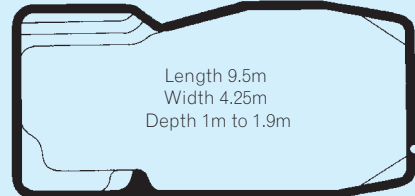

Contemporary Series  
Refer to Page 10

BP Tasman

Length 9.5m  
Width 4.4m  
Depth 1m to 2m

Geo Series  
Refer to Page 12

AT 950

Length 9.5m  
Width 4.25m  
Depth 1m to 1.9m

Grand Series  
Refer to Page 16

AT Tuscan