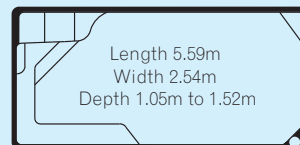

Smaller in size but still packed with features and style, the Courtyard Series has a design to suit any type of outdoor area

SERIES FEATURES

- Range of options including spa jets and swim jets
- Ideal for swimming, entertaining or relaxation
- Available in an exclusive range of colours and surface finishes including Pool ColourGuard™ with a Lifetime Interior Surface Guarantee

AT Aqua Gym