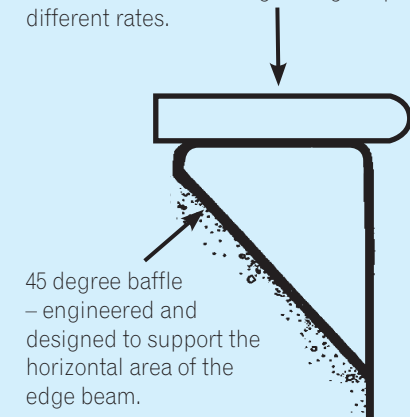

## Swimming Pool Specifications

Rest assured that when you purchase a pool from our superior fibreglass range the quality will be second to none. Each pool within the range features reinforced ribbing for extra strength. In addition, all pools are manufactured under strict quality control procedures with inspections done at each stage of the manufacturing process to ensure you receive the best product available.

### EDGE BEAM DETAIL

Non-slip surface or optional pavers designed to fit perfectly with no concrete ring beam needed so no chance of cracking through expansion at different rates.

The design of the edge beam coupled with the width at 200mm means that your pool is structurally sound without having to add any secondary engineering works. This means there is no need for a concrete ring beam because the pool is already structurally sound (except in highly reactive soils).