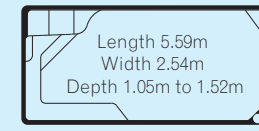

AT Aqua Gym

Length 5.59m
Width 2.54m
Depth 1.05m to 1.52m

Courtyard Series
Refer to Page 28