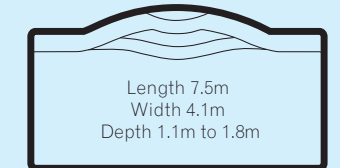

AT Capricorn

Length 7.5m
Width 4.1m
Depth 1.1m to 1.8m

Innovation Series
Refer to Page 8