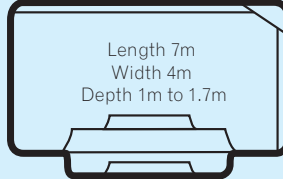

SP Imperial

Length 7m
Width 4m
Depth 1m to 1.7m

Contemporary Series
Refer to Page 10