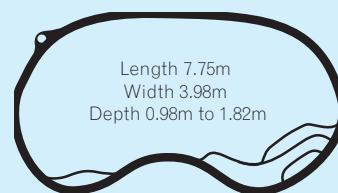

Step out to your very own outdoor retreat with the Oasis Series. With curves in all the right places, these kidney shaped designs are sure to impress.

SERIES FEATURES

- Range of options including spa jets and swim jets
- Wide, extended second step offering a generous seating space
- Deep end swimout ideal for relaxing
- Available in an exclusive range of colours and surface finishes including Pool ColourGuard™ with a Lifetime Interior Surface Guarantee

AT770