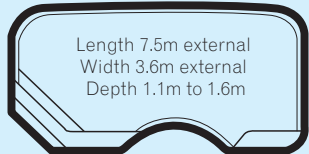

Sizes and shapes are approximate. All dimensions are internal unless otherwise stated.

SP Puffin

Comfort Series
Refer to Page 22