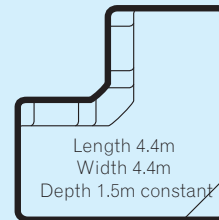

SERIES FEATURES

- Range of options including spa jets and swim jets
- Ideal for swimming, entertaining or relaxation
- Available in an exclusive range of colours and surface finishes including Pool ColourGuard™ with a Lifetime Interior Surface Guarantee

AT Alfresco