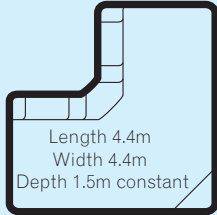

Spillway Spa

Length 2.1m  
Width 2.1m  
Refer to Page 31

AT Alfresco

Length 4.4m  
Width 4.4m  
Depth 1.5m constant

Courtyard Series  
Refer to Page 28

AT Courtyard

Length 4.8m  
Width 2.75m  
Depth 1.2m constant