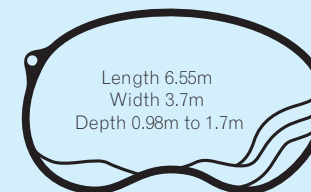

Step out to your very own outdoor retreat with the Oasis Series. With curves in all the right places, these kidney shaped designs are sure to impress.

SERIES FEATURES

- Range of options including spa jets and swim jets
- Wide, extended second step offering a generous seating space
- Deep end swimout ideal for relaxing
- Available in an exclusive range of colours and surface finishes including Pool ColourGuard™ with a Lifetime Interior Surface Guarantee

AT655