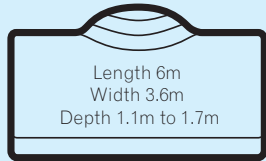

BP Santorini

Length 6m
Width 3.6m
Depth 1.1m to 1.7m

Innovation Series
Refer to Page 8