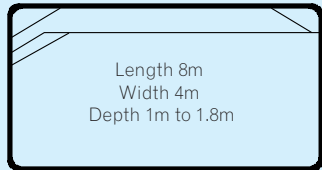

AT Valentina

Tuscany Series
Refer to Page 14