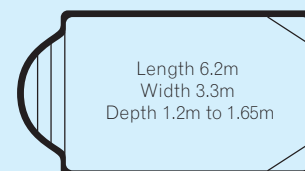

Bring the brilliant blue of the Aegean Sea into your own backyard and enjoy your dream Greek island escape every day

SERIES FEATURES

- Wide entry semi-circular step area which can double as a relaxation zone
- Twin deep end swimouts
- Variable skimmer box locations, giving you the flexibility to position them according to prevailing winds or out of the way of special features such as waterfalls
- Slim line style perfect for narrow blocks
- Option to add swim jets for a satisfying workout
- Wide edgebeam with safe non-slip surface
- Full depth walls and full width floors for maximum swimming area
- Available in an exclusive range of colours and surface finishes including Pool ColourGuard™ with a Lifetime Interior Surface Guarantee

AT Avalon

SP Phoenix

AT Titan