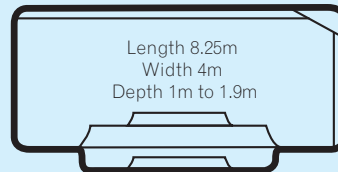

SP Grandeur

Contemporary Series
Refer to Page 10