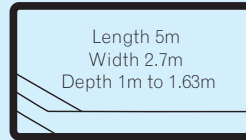

BP Sovereign

Length 5m
Width 2.7m
Depth 1m to 1.63m

Courtyard Series
Refer to Page 28