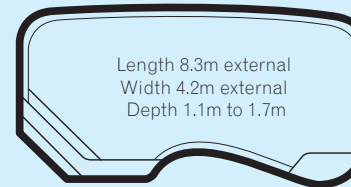

SP Heron

Comfort Series
Refer to Page 22