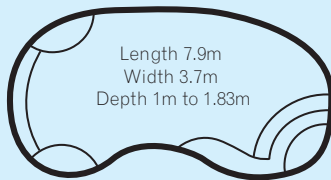

SP New Celebrity

Oasis Series
Refer to Page 26