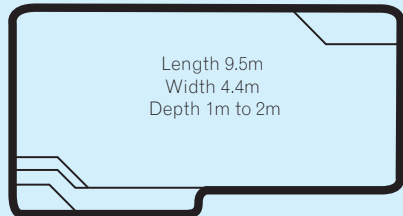

BP Tasman

Length 9.5m
Width 4.4m
Depth 1m to 2m

Geo Series
Refer to Page 12